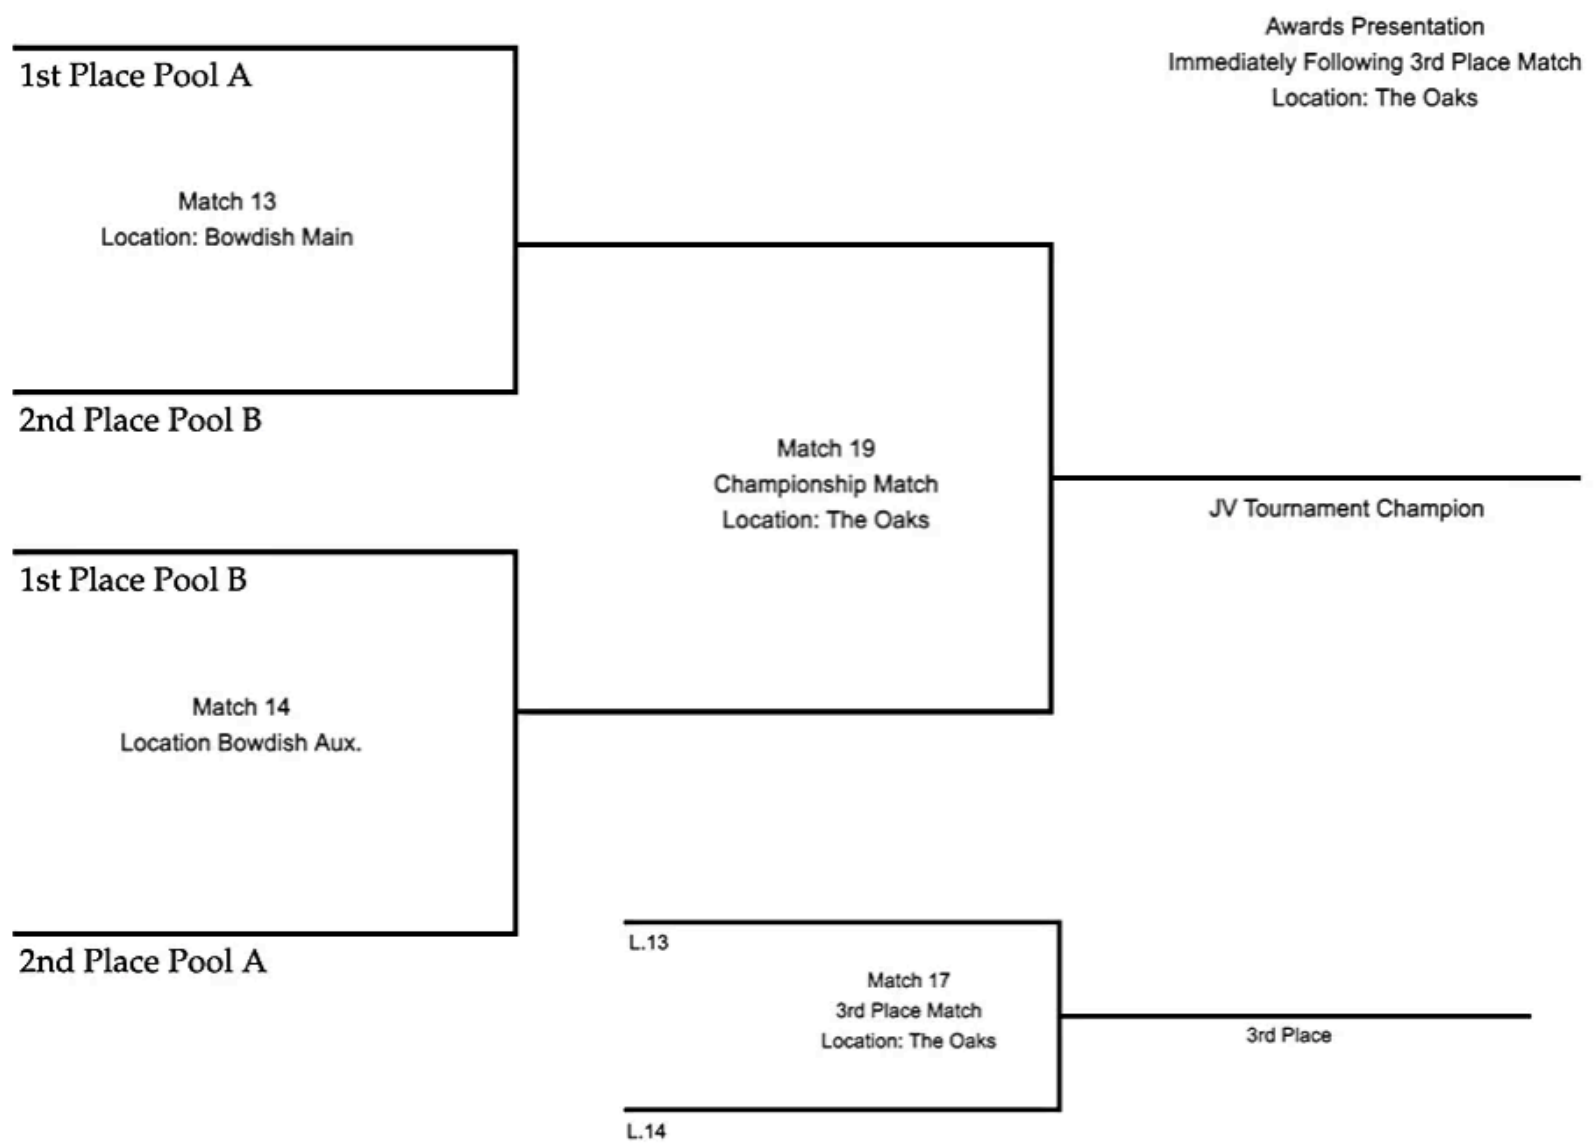

Championship Bracket

Higher seed is the home team and scorebook. The lower seed is the away team and scoreboard operator.
In the case that the seeds are the same, a coin flip will determine home and away.